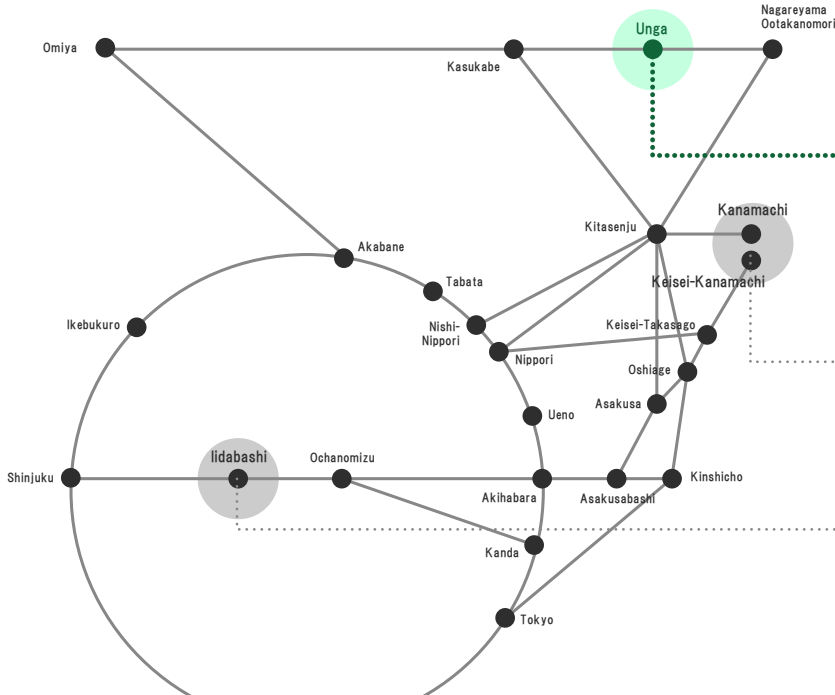

Tokyo University of Science Noda Campus

2641 Yamazaki, Noda-shi, Chiba Prefecture 278-8510

Located five minutes' walk from Unga Station, accessible via the Tobu Noda Line.

ACCESS MAP

Noda Campus

2641 Yamazaki, Noda-shi,
Chiba Prefecture 278-8510

Katsushika Campus

6-3-1 Nijjuku, Katsushika-ku,
Tokyo 125-8585

Kagurazaka Campus

1-3 Kagurazaka, Shinjuku-ku,
Tokyo 162-8601

■ From Narita Airport

Take the JR special rapid Airport Narita train to Narita Station. Transfer to the JR Narita Line and take it to Abiko Station. Transfer to the JR Joban Line and take it to Kashiwa Station. Transfer to the Tobu Noda Line and Unga Station. Travel time: about 2 hours 15 minutes.

■ From Tokyo Station

Take the JR Yamanote Line / Keihin-Tohoku Line to Akihabara Station. Transfer to the Tsukuba Express and take it to Nagareyama Otakanomori Station. Transfer to the Tobu Noda Line and take it to Unga Station. Travel time: about 41 minutes.

■ From Ueno Station

Take the JR Joban Line(rapid service) to Kashiwa Station. Transfer to the Tobu Noda Line and take it to Unga Station. Travel time: about 43 minutes.

CAMPUS MAP

- 1 Welfare Building
- 2 Centennial Library
- 3 Photocatalysis International Research Center(PIRC)
- 4 Building in Faculty of Pharmaceutical Sciences (Building No.13(Cafeteria) - 15)
- 5 Morito Memorial Gymnasium/accommodations
- 6 Clubrooms Building
- 7 Multipurpose Training Hall
- 8 Research Institute for Biomedical Sciences
- 9 Fire Research and Test Laboratory
- 10 Infrared Free Electron Laser Research Center
- 11 Seminar House
- 12 Student Training Center
- 13 Centennial Risoukai Nature Park
- 14 Canal Hall (Cafeteria)
- 15 Communications Building (Cafeteria, Shops, etc.)
- 16 TUS Dormitory II
- 17 TUS Dormitory III, Teacher's Dormitory
- 18 Noda International Community House